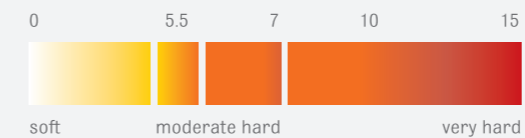

HARDWOOD FLOORING

15 YEARS WARRANTY*

tasteful

Tigerwood is a distinctive species unlike any other exotic hardwood.

Admired for its striking diversity and creativity, the Tigerwood is a striped species featuring a background of golden tans and shadows of neutral browns. As the name suggests, the Tigerwood is coupled with eclectic streaks and stunning contrasts that become the heart of your home.

FEATURES

- Kiln dried
- Aluminium Oxide Finish
- Precision milled
- Tongue and groove
- Superior stain resistance
- Easy maintenance
- Matching Accessories available

COLOUR CHANGE

Tigerwood is a photosensitive wood, with its original colour darkening to deep reddish brown with exposure to light. **[Note]** Colour stabilises approximately three months after installation.

HARDNESS RATING

The Tigerwood has a hardness rating of 10.1KN, over ninety five percent harder than the Tasmanian Oak.

INSTALLATION

IndusFloor's Exotic Hardwood Flooring range is precision milled for a perfect tongue and groove fit. The prefinished range is quick and easy to install, without any sanding, dust or polishing odours.

SPECIFICATIONS

18mm Thick x 140mm Wide.
Random Lengths from 700mm to 2230mm.